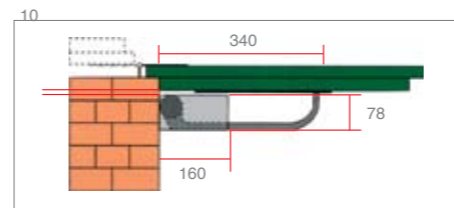

OPERATOR SCUBA

For wooden exterior shutters.
Maximum width 60 cm.

850SCUBADX

230 V surface-mounted shutter opener, complete with arm. Right Hand operation.

850SCUBASX

230 V surface-mounted shutter opener, complete with arm. Left Hand operation.

850SCUBADXI

230 V flush-mounted shutter opener, complete with arm. Right Hand operation.

850SCUBASXI

230 V flush-mounted shutter opener, complete with arm. Left Hand operation.

SCUBA OPENER FOR "VENEZIANA" AND "BOLOGNESE" STYLE EXTERIOR SWING SHUTTERS
Supplied complete with white painted aluminium cover. The cover can be supplied tailored to fit the window.