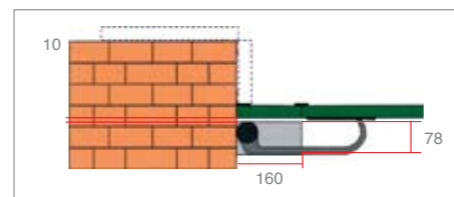

SCUBA OPENER FOR "PADOVANA" STYLE EXTERIOR BI-FOLD SHUTTERS
Scuba's superior versatility allows for use with Mediterranean typical "Padovana" exterior bi-fold shutters.