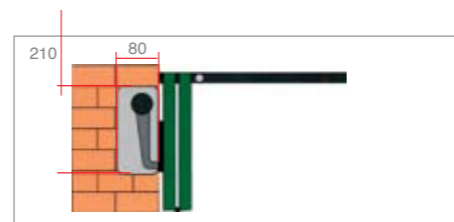

SCUBA OPENER FOR "VICENTINA" STYLE EXTERIOR BI-FOLD SHUTTERS
Flush-mounting possibility allows for use with Mediterranean typical "Vicentina" exterior bi-fold shutters.