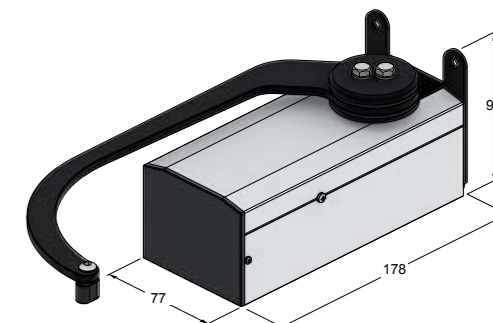

## 850SCUBASXI

230 V flush-mounted shutter opener, complete with arm. Left Hand operation.

SCUBA OPENER FOR "VENEZIANA" AND "BOLOGNESE" STYLE EXTERIOR SWING SHUTTERS  
Supplied complete with white painted aluminium cover. The cover can be supplied tailored to fit the window.

Technical features	SCUBA
Power supply	230 V AC (50 Hz)
Absorption	0,65 A
Torque	11 Nm
Output torque	380 Nm
Service % hour	15
Operating temperature	-25° C ÷ +110° C
Operating time	14 sec.
Degree of protection	IP 20
Dimensions	78 x 160 x 67 mm